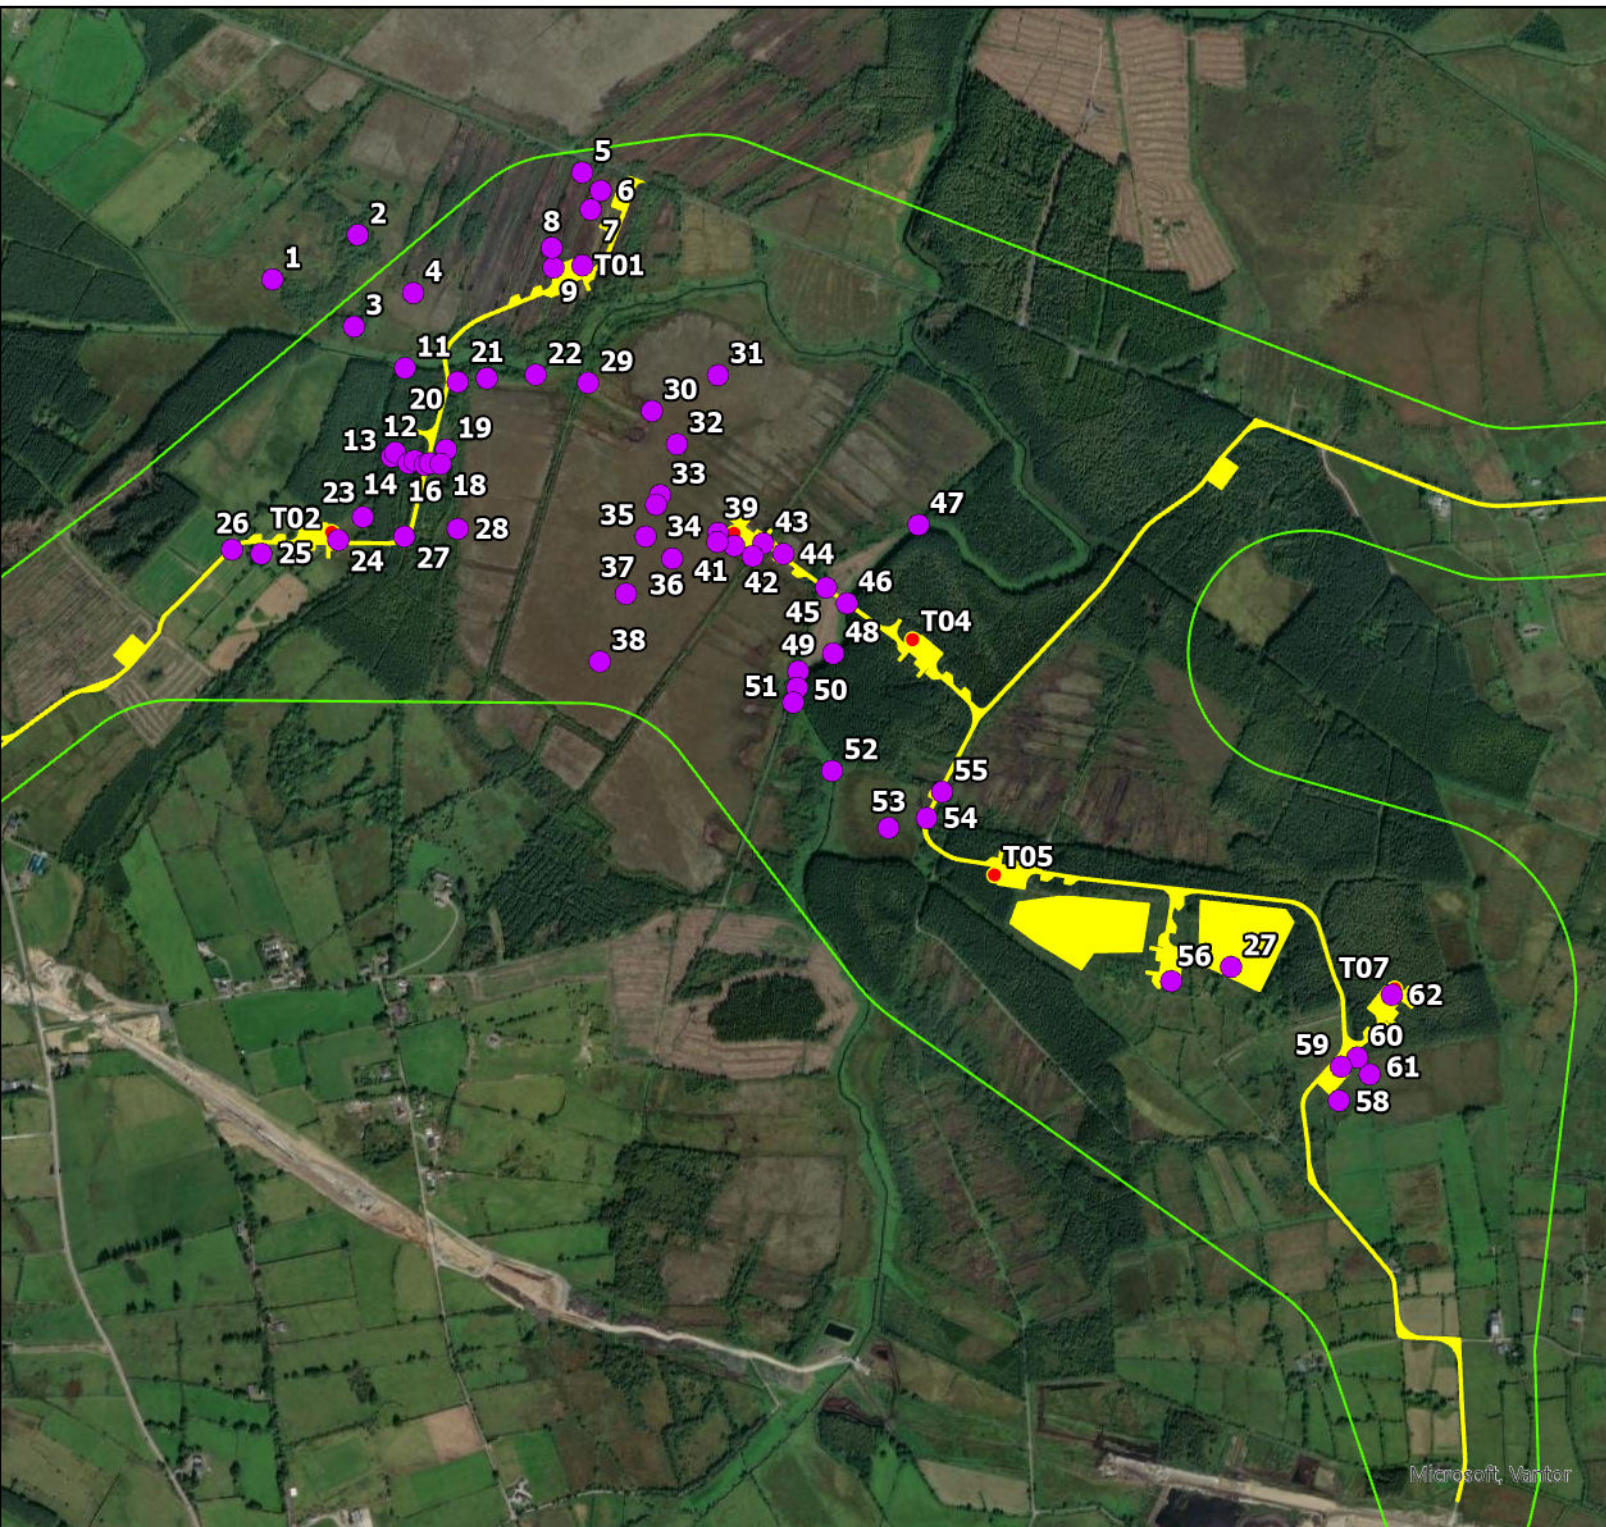

Carrigeen Renewable Energy Development

Figure 6.2a

Western Wind Farm Parcel Habitat Target Note Locations

-  Habitat Target Notes
-  Carrigeen WF Layout
-  EIAR Boundary

Date	09/03/2026
Drawn By	PD
Source	Maxar